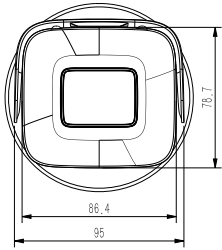

## General

<b>Firmware Version</b>	-
<b>Web Client Language</b>	15 languages English, Russian, Spanish, Korean, Italian, Turkish, Simple Chinese, Traditional Chinese, Thai, French, Polish, Dutch, Hebraism, Arabic, Vietnamese
<b>Operating Conditions</b>	-35°C ~ 65°C, 0 ~ 95% RH
<b>Power Supply</b>	DC12V±25%/PoE
<b>Power Consumption</b>	MAX: 8.5W (12V) MAX: 10W (PoE)
<b>Protection</b>	IP67, Lightning protection, surge protection and voltage transient protection meets EN 55035:2017
<b>Heater</b>	N/A
<b>Dimensions</b>	264.3×95×83.2mm (10.41×3.74×3.28inch)
<b>Weight</b>	1.15kg (2.54lb)

## DIMENSIONS (Unit: mm)