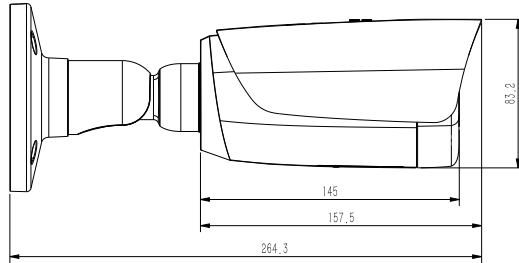

## General

<b>Firmware Version</b>	-
<b>Web Client Language</b>	15 languages English, Russian, Spanish, Korean, Italian, Turkish, Simple Chinese, Traditional Chinese, Thai, French, Polish, Dutch, Hebraism, Arabic, Vietnamese
<b>Operating Conditions</b>	-35°C ~ 65°C, 0 ~ 95% RH
<b>Power Supply</b>	DC12V±25%/PoE
<b>Power Consumption</b>	MAX: 8.5W (12V) MAX: 10W (PoE)
<b>Protection</b>	IP67, Lightning protection, surge protection and voltage transient protection meets EN 55035:2017
<b>Heater</b>	N/A
<b>Dimensions</b>	264.3×95×83.2mm (10.41×3.74×3.28inch)
<b>Weight</b>	1.15kg (2.54lb)

## DIMENSIONS (Unit: mm)