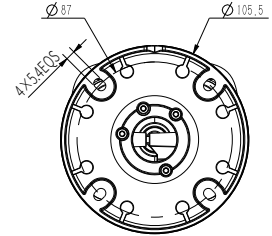

## General

<b>Firmware Version</b>	-
<b>Web Client Language</b>	15 languages English, Russian, Spanish, Korean, Italian, Turkish, Simple Chinese, Traditional Chinese, Thai, French, Polish, Dutch, Hebraism, Arabic, Vietnamese
<b>Operating Conditions</b>	-35°C ~ 65°C, 0 ~ 95% RH
<b>Power Supply</b>	DC12V±25%/PoE
<b>Power Consumption</b>	MAX: 8.5W (12V) MAX: 10W (PoE)
<b>Protection</b>	IP67, Lightning protection, surge protection and voltage transient protection meets EN 55035:2017
<b>Heater</b>	N/A
<b>Dimensions</b>	264.3×95×83.2mm (10.41×3.74×3.28inch)
<b>Weight</b>	1.15kg (2.54lb)

## DIMENSIONS (Unit: mm)